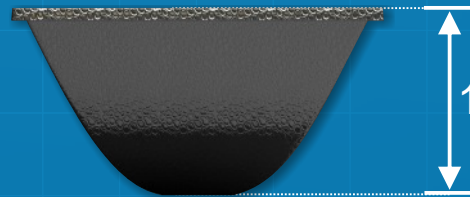

Reflector Dimensions

Diamond Reflector Small

Length - 500mm
Width - 545mm
Height - 125mm

500mm

125mm

Diamond Reflector Large

Length - 600mm
Width - 650mm
Height - 175mm

600mm

150mm

ECO-LIGHT

Eco-Light Reflector

590mm

Length - 590mm
Width - 350mm
Height - 175mm

175mm

Air-Cooled Diamond Reflector

640mm

Length - 640mm
Width - 650mm
Height - 150mm

150mm

Adjustable lamp holder:
placement of lamp can be modified up to 75mm

Spigot - 150mm