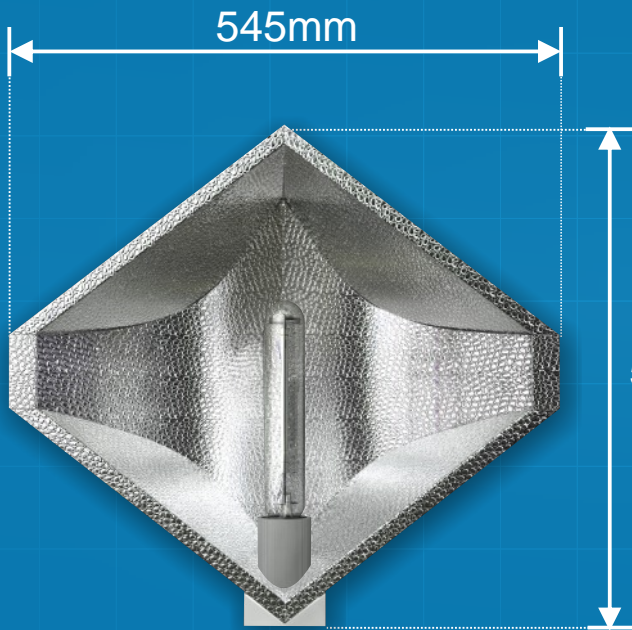

Reflector Dimensions

Diamond Reflector Small

Length - 500mm
Width - 545mm
Height - 125mm

500mm

125mm

Diamond Reflector Large

Length - 600mm
Width - 650mm
Height - 175mm

600mm

150mm

ECO-LIGHT

Eco-Light Reflector

590mm

Length - 590mm
Width - 350mm
Height - 175mm

175mm

Air-Cooled Diamond Reflector

640mm

Length - 640mm
Width - 650mm
Height - 150mm

150mm

Adjustable lamp holder:
placement of lamp can be modified up to 75mm

Spigot - 150mm