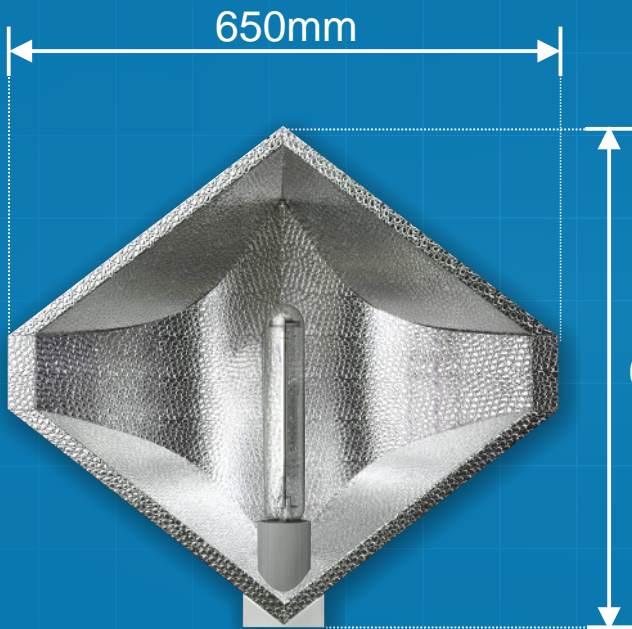

Reflector Dimensions

Diamond Reflector Small

Length - 500mm
Width - 545mm
Height - 125mm

500mm

125mm

Diamond Reflector Large

Length - 600mm
Width - 650mm
Height - 175mm

600mm

150mm

ECO-LIGHT

Eco-Light Reflector

590mm

Length - 590mm
Width - 350mm
Height - 175mm

175mm

Air-Cooled Diamond Reflector

640mm

Length - 640mm
Width - 650mm
Height - 150mm

150mm

Adjustable lamp holder:
placement of lamp can be modified up to 75mm

Spigot - 150mm