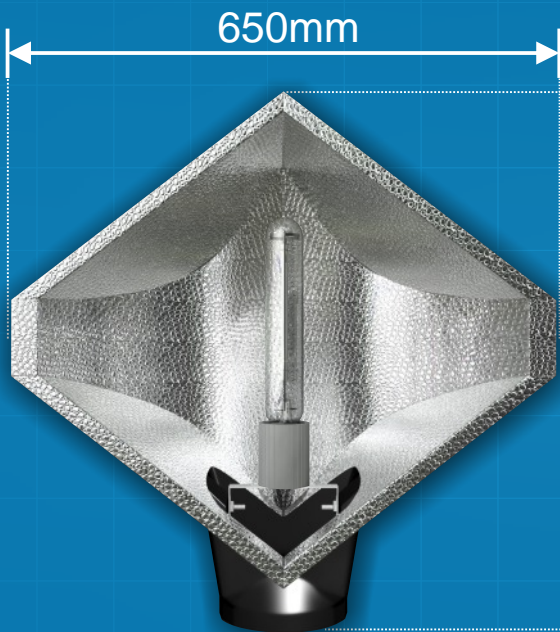

Reflector Dimensions

Diamond Reflector Small

Length - 500mm
Width - 545mm
Height - 125mm

500mm

125mm

Diamond Reflector Large

Length - 600mm
Width - 650mm
Height - 175mm

600mm

150mm

ECO-LIGHT

Eco-Light Reflector

590mm

Length - 590mm
Width - 350mm
Height - 175mm

175mm

Air-Cooled Diamond Reflector

640mm

Length - 640mm
Width - 650mm
Height - 150mm

150mm

Adjustable lamp holder:
placement of lamp can be modified up to 75mm

Spigot - 150mm